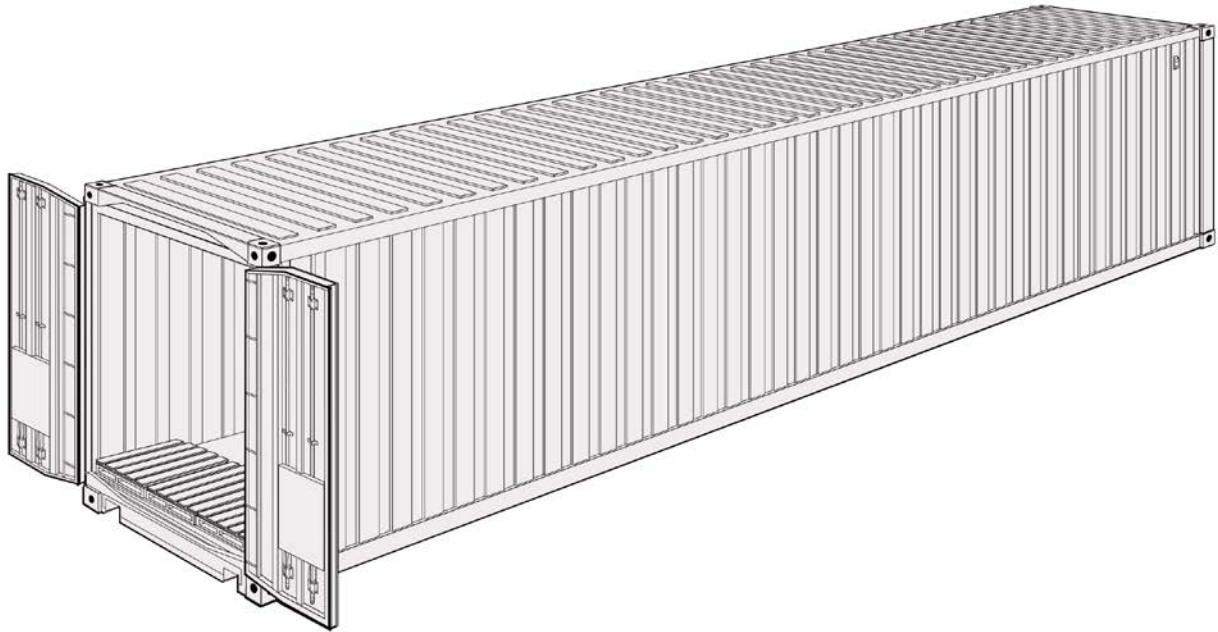

# Type of container

## 40' Pallet Wide

### Details

- designed to optimize the carriage or storage of goods on euro-pallets with an exterior width of 2.50 meters; euro-pallets measure 1200 mm x 800 mm
- compared to a standard container, a Pallet Wide Container can carry between three and six euro-pallets more
- 20' Pallet Wide:  
14 instead of 11 euro-pallets
- 40' Pallet Wide:  
30 instead of 25 euro-pallets
- 45' Pallet Wide:  
33 instead of 27 euro-pallets